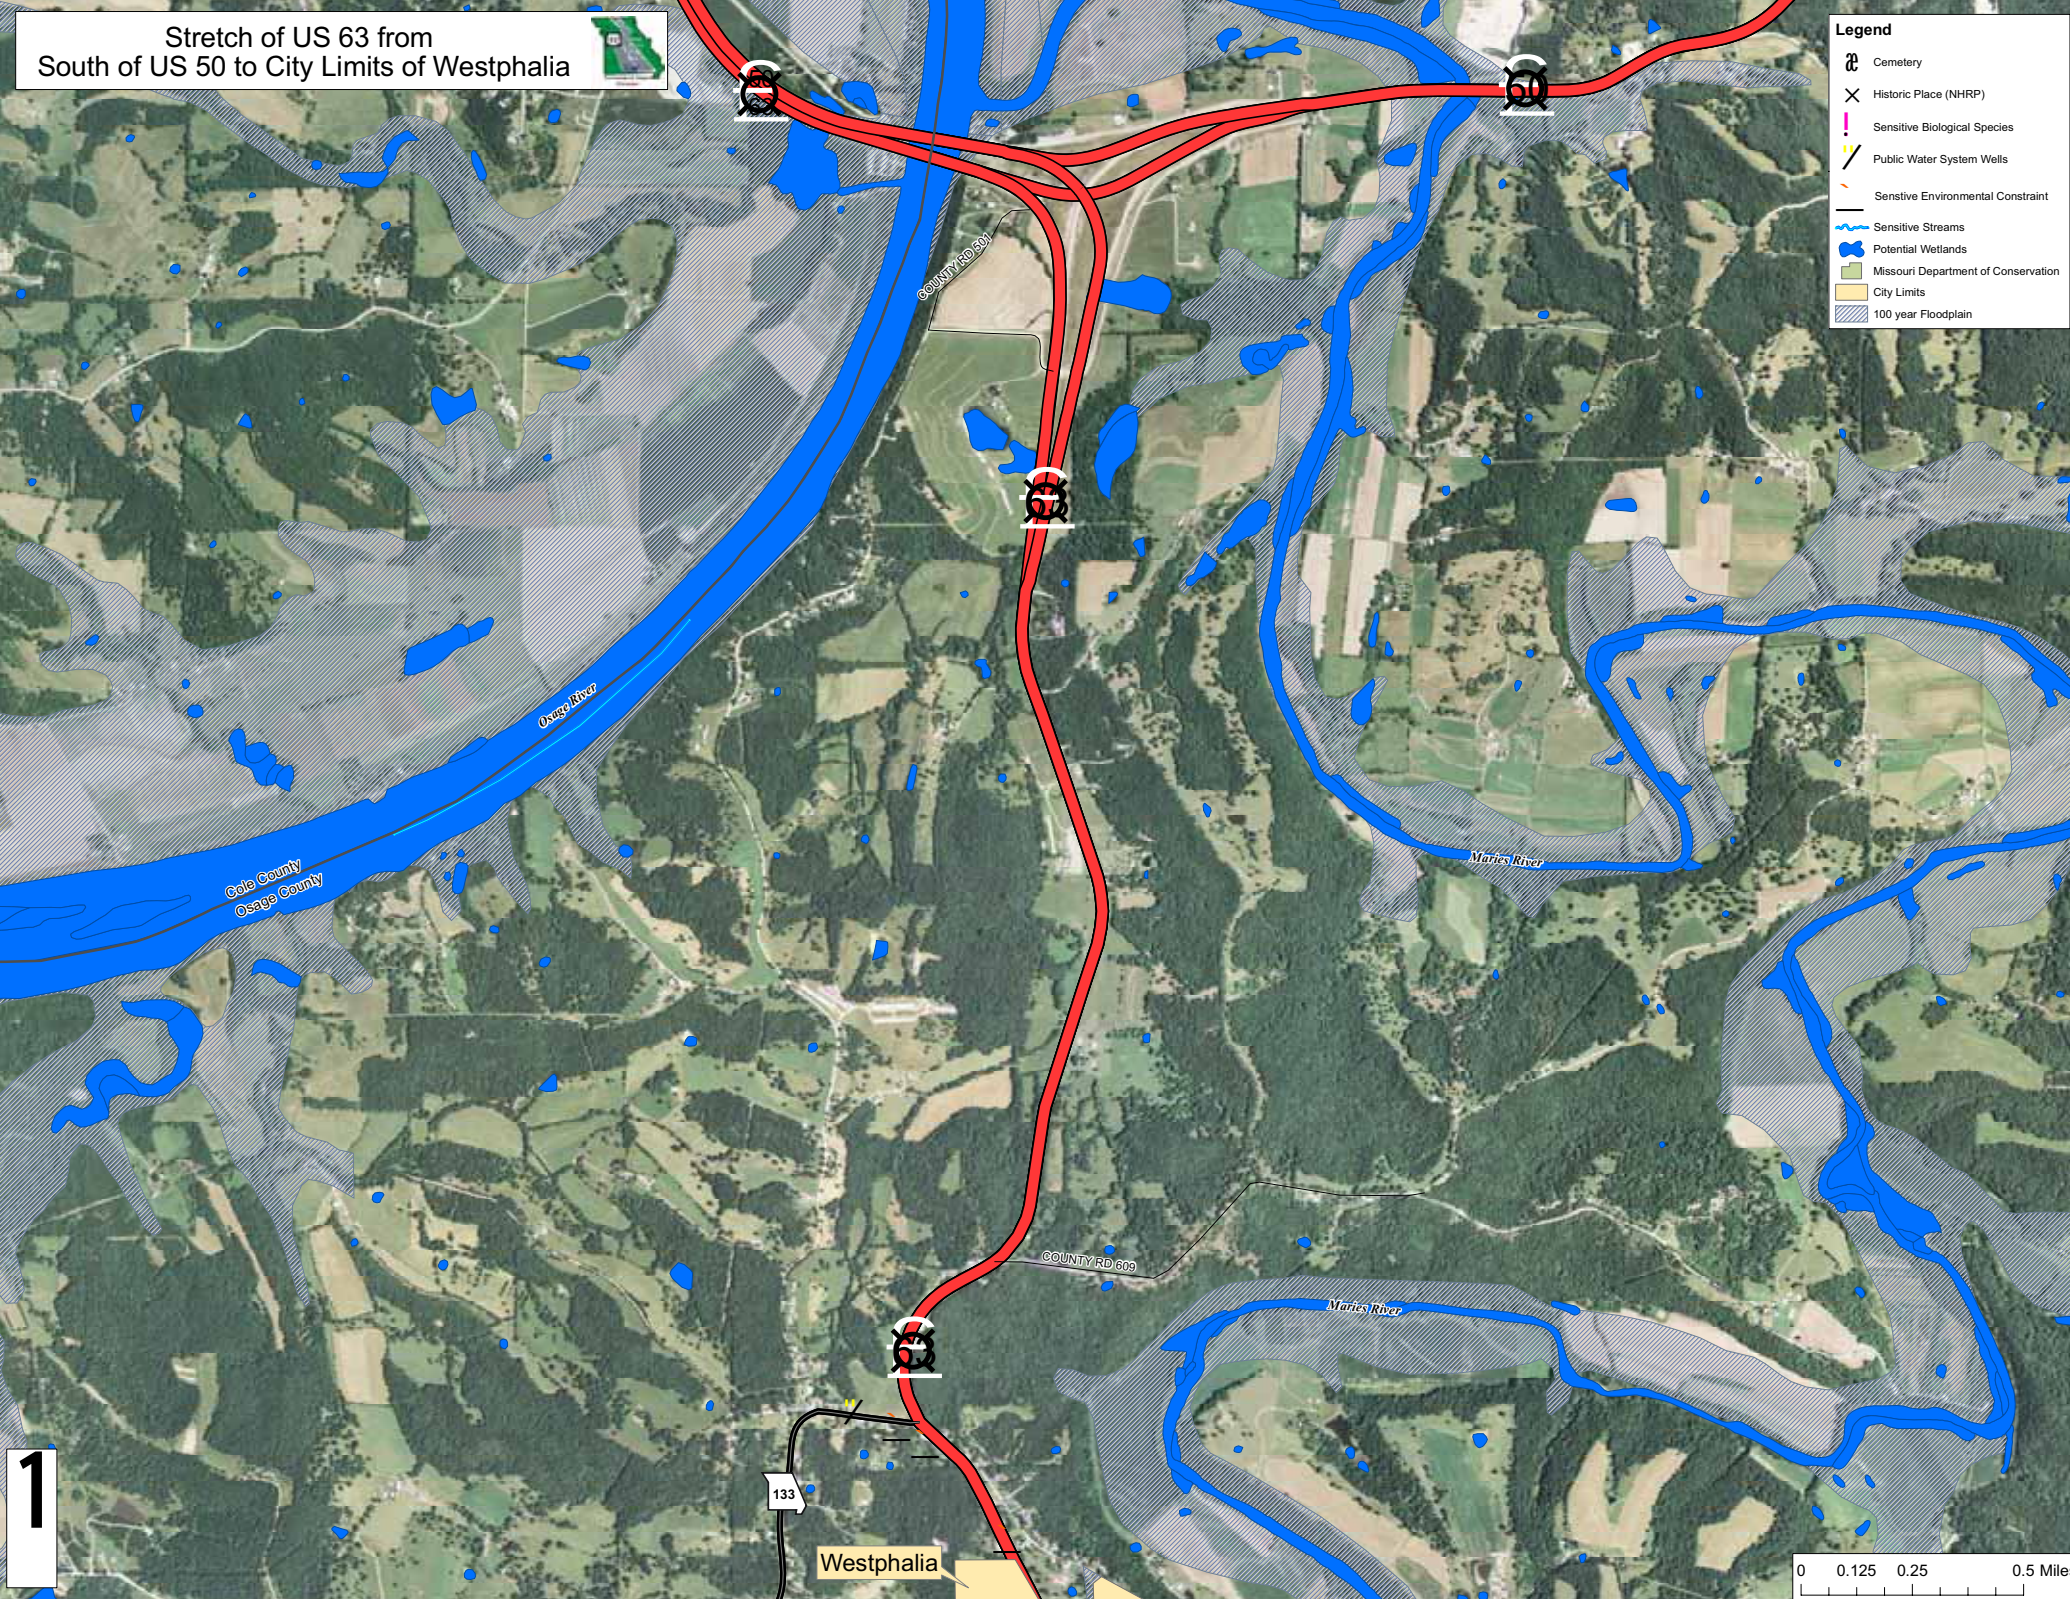

Stretch of US 63 from South of US 50 to City Limits of Westphalia

- Legend**
- Cemetery
 - Historic Place (NHRP)
 - Sensitive Biological Species
 - Public Water System Wells
 - Sensitive Environmental Constraint
 - Sensitive Streams
 - Potential Wetlands
 - Missouri Department of Conservation
 - City Limits
 - 100 year Floodplain

1

133

Westphalia